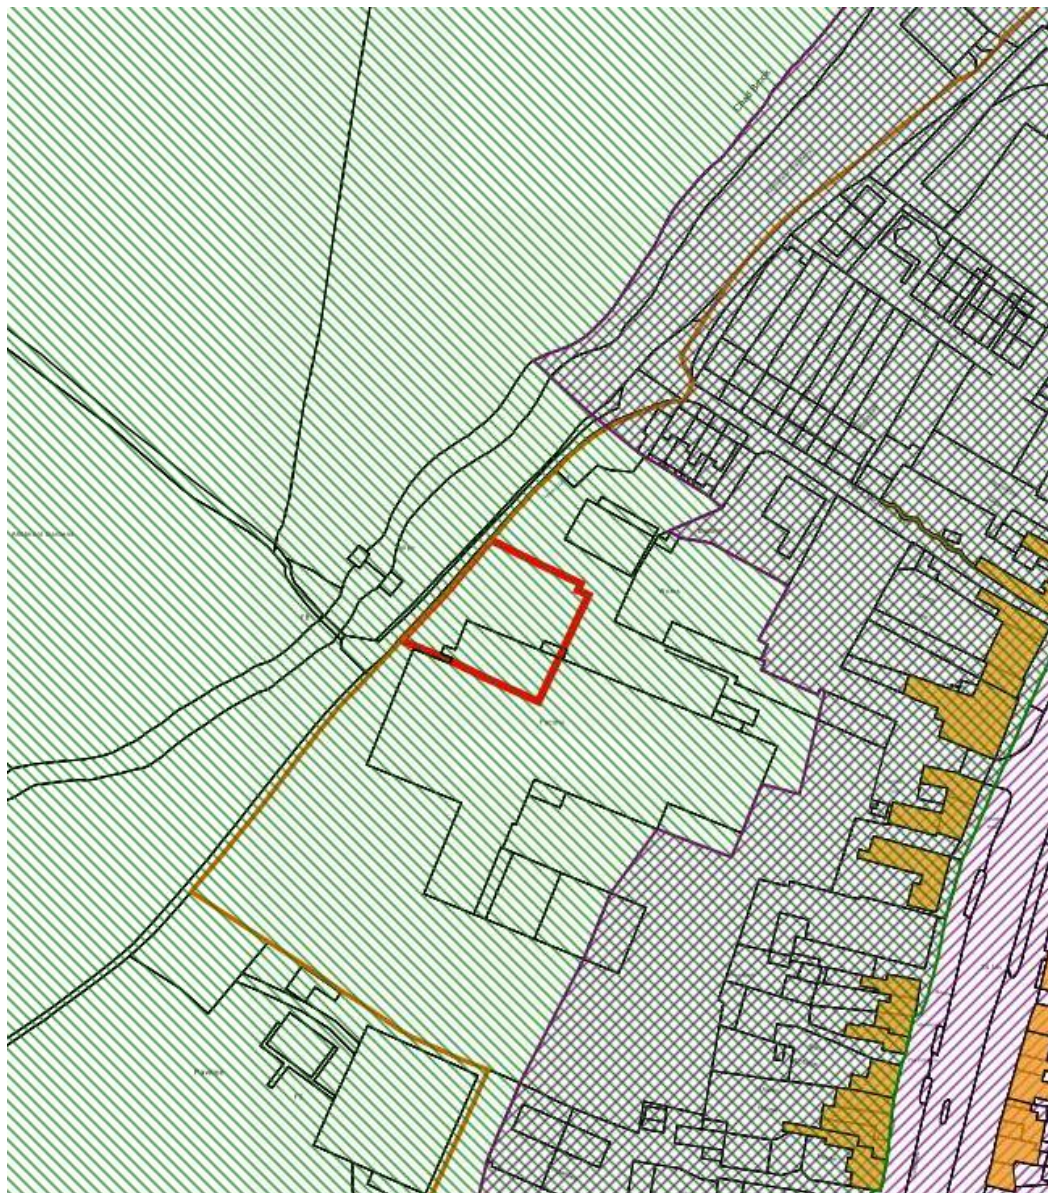

Application No: DC/17/05793

Parish: Long Melford

Location: Orchard Brook, Hall Street

Legend

-  Area of Outstanding Natural Beauty
-  Special Landscape Area
-  Conservation Area

Listed Buildings

-  Grade 1
-  Grade 2
-  Grade 2 *

-  The Site
-  Built up Area Boundary

BABERGH DISTRICT COUNCIL

Corks Lane, Hadleigh, Ipswich. IP7 6SJ
Telephone : 01473 822801
minicom : 01473 825878
www.babergh.gov.uk

Reproduced by permission of
Ordnance Survey on behalf of HMSO.
© Crown copyright and database right 2016
Ordnance Survey Licence number 100023274